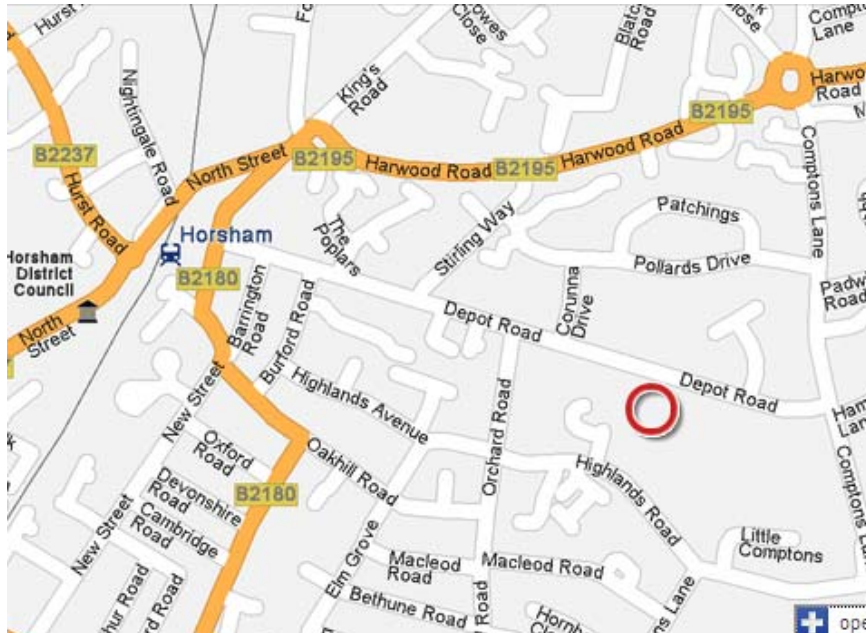

Millais School, Highlands Road, Horsham, West Sussex, RH13 5HR
 Tel: 01403 267890 Email: mitex@main.co.uk

From the A24 & A23 take the A264 and exit onto B2195. After a set of traffic lights take the 1st exit at the large roundabout into Compton Lane. Turn right at the 2nd mini roundabout (also Compton Lane). Take 2nd turning on the right into Highlands Road. The school is on the right hand side

From the A281 just after you enter Horsham take the turning on your right into St Leonards Road. On the 1st mini roundabout, turn left into Compton Lane. Take 2nd turning on the right into Highlands Road. The school is on the right hand side.

Parking available next to the tennis courts.
Entrance to Mitex is opposite the tennis courts.