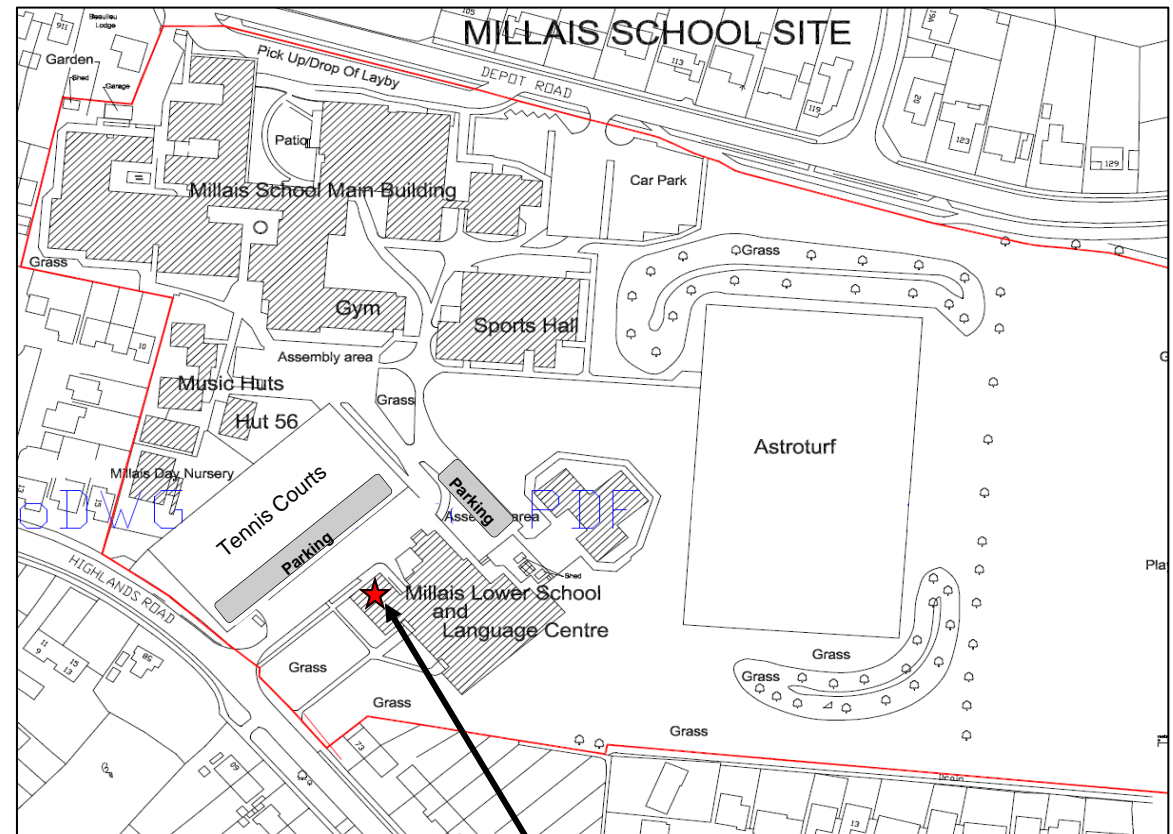

Millais School, Highlands Road, Horsham, West Sussex, RH13 5HR
 Tel: 01403 267890 Email: mitex@main.co.uk

From the A24 & A23 take the A264 and exit onto B2195. After a set of traffic lights take the 1st exit at the large roundabout into Compton Lane. Turn right at the 2nd mini roundabout (also Compton Lane). Take 2nd turning on the right into Highlands Road. The school is on the right hand side

From the A281 just after you enter Horsham take the turning on your right into St Leonards Road. On the 1st mini roundabout, turn left into Compton Lane. Take 2nd turning on the right into Highlands Road. The school is on the right hand side.

Parking available next to the tennis courts.
Entrance to Mitex is opposite the tennis courts.